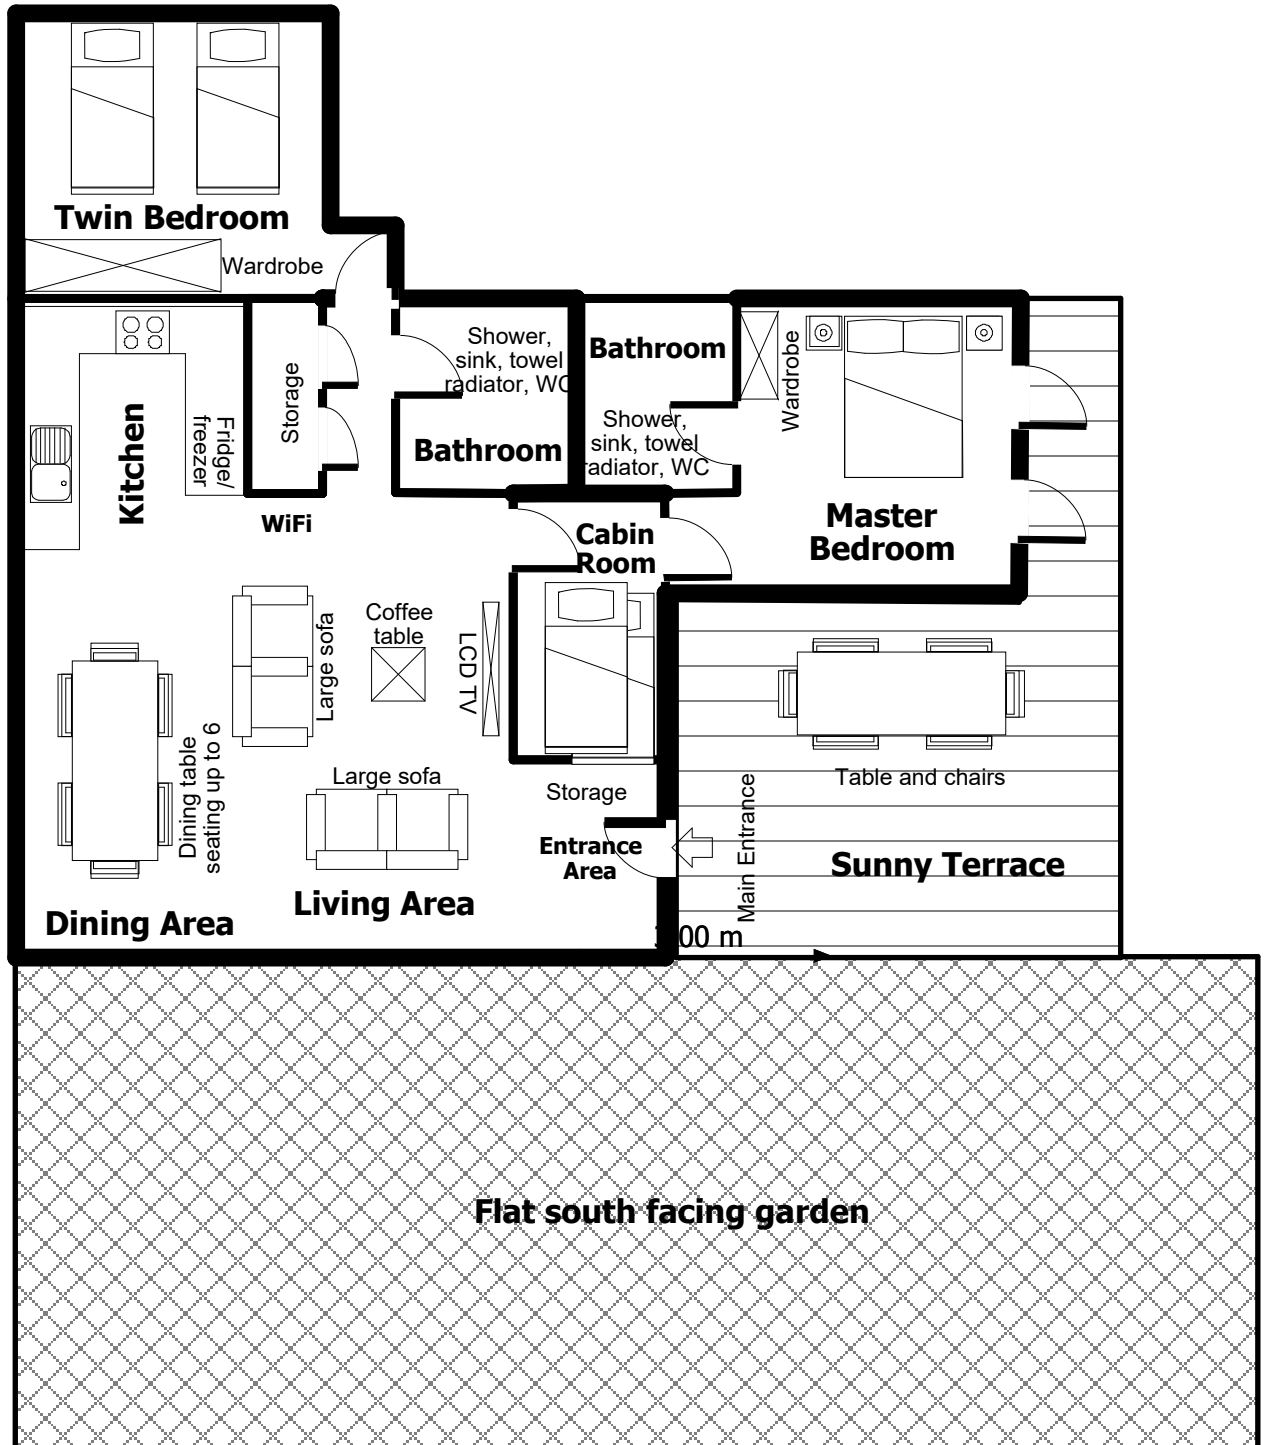

Apartment Bois de Lune 2, Samoens

www.alpsaccommodation.com

Village centre
100m

Ski bus stop
opposite apartment