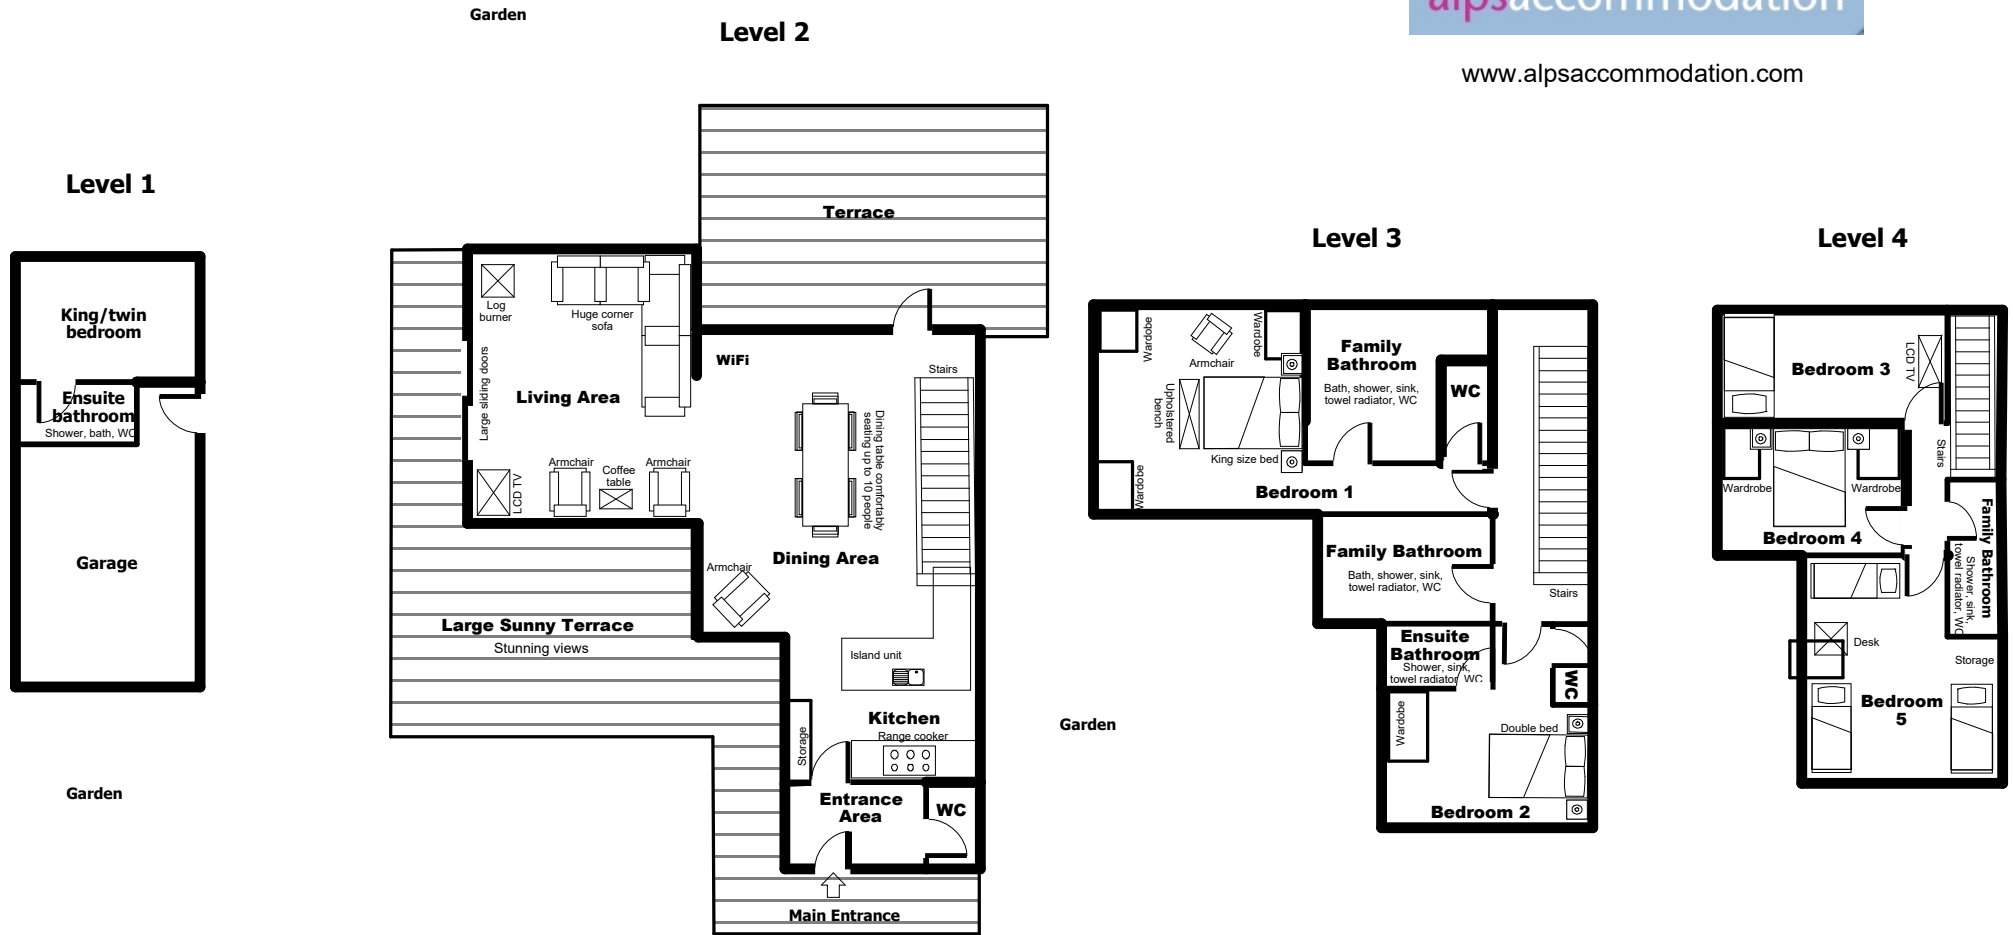

# Chalet Gentiane Bleue, Samoens

alpsaccommodation

www.alpsaccommodation.com

Large garden surrounds the chalet

Village centre & ski bus  
6 mins walk

Private parking