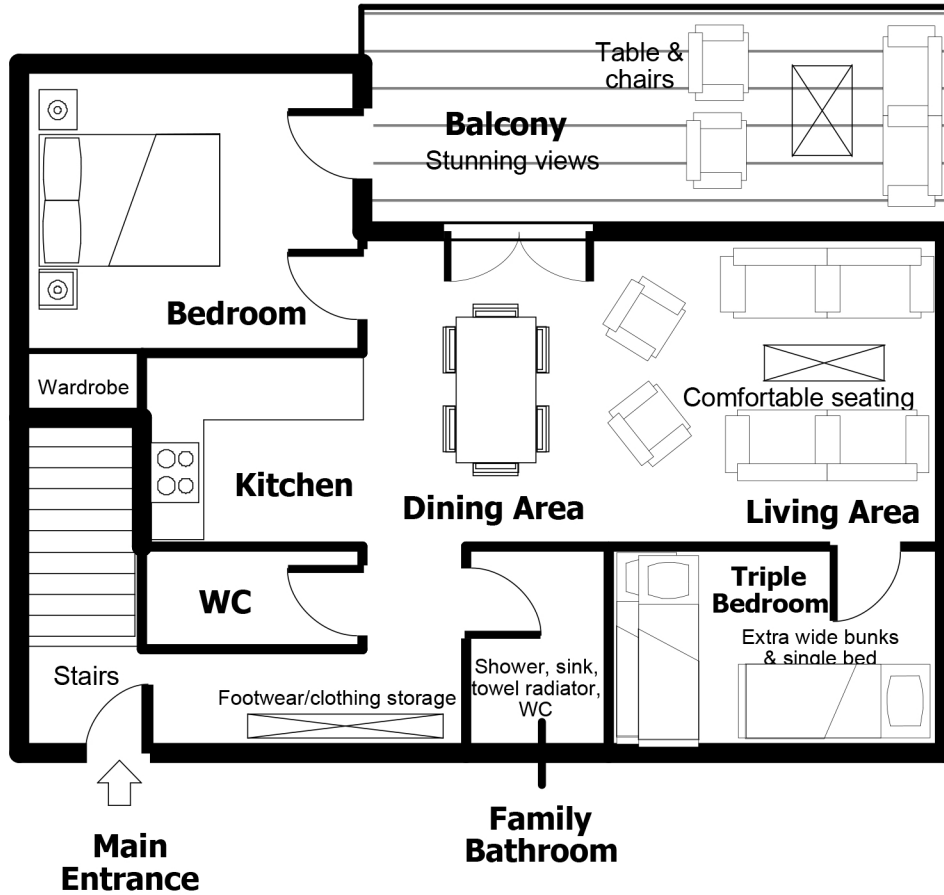

Village Centre
 3min walk

Apartment La Bottiere, Samoens

www.alpsaccommodation.com

LCD TV with Apple TV &
 DVD player