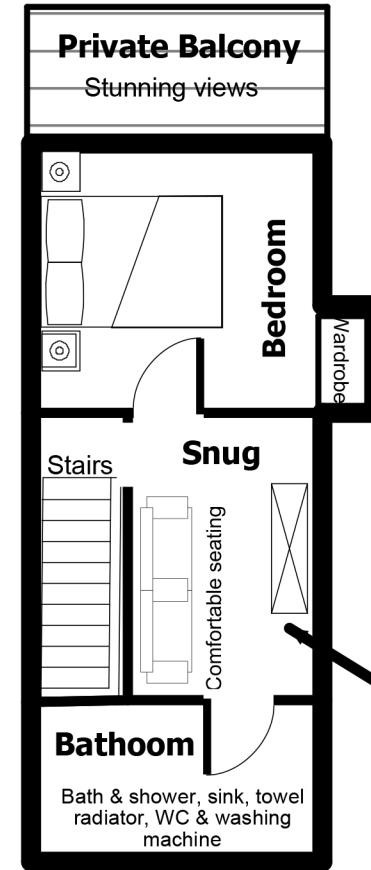

Village Centre
 3min walk

Apartment La Bottiere, Samoens

www.alpsaccommodation.com

LCD TV with Apple TV &
 DVD player