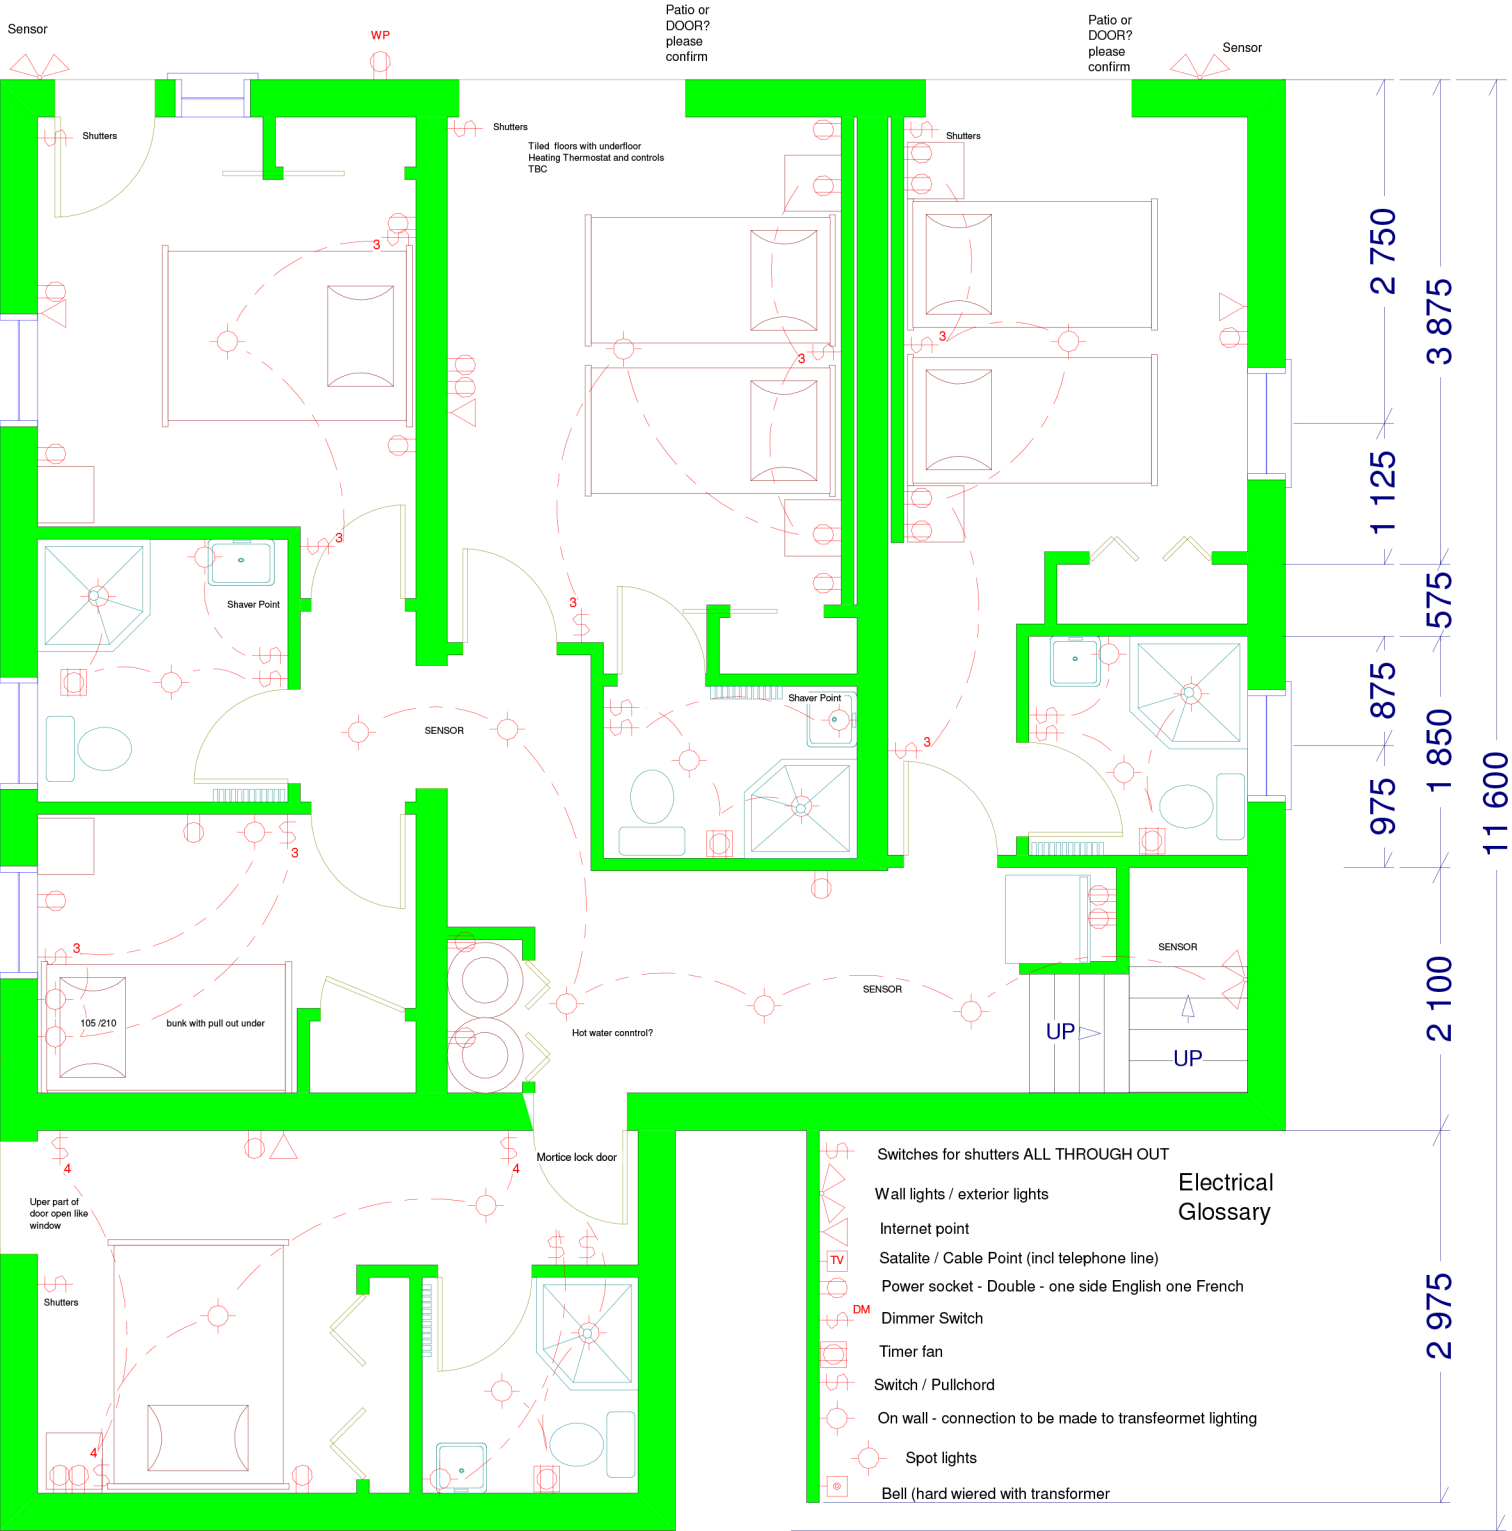

Balcony above

2 750  
3 875  
1 125  
575  
875  
1 850  
975  
2 100  
2 975  
11 600

- Electrical Glossary**
- Switches for shutters ALL THROUGH OUT
  - Wall lights / exterior lights
  - Internet point
  - Satalite / Cable Point (incl telephone line)
  - Power socket - Double - one side English one French
  - Dimmer Switch
  - Timer fan
  - Switch / Pullchord
  - On wall - connection to be made to transfemet lighting
  - Spot lights
  - Bell (hard wiered with transformer)

Sensor outdoor lights require manual override