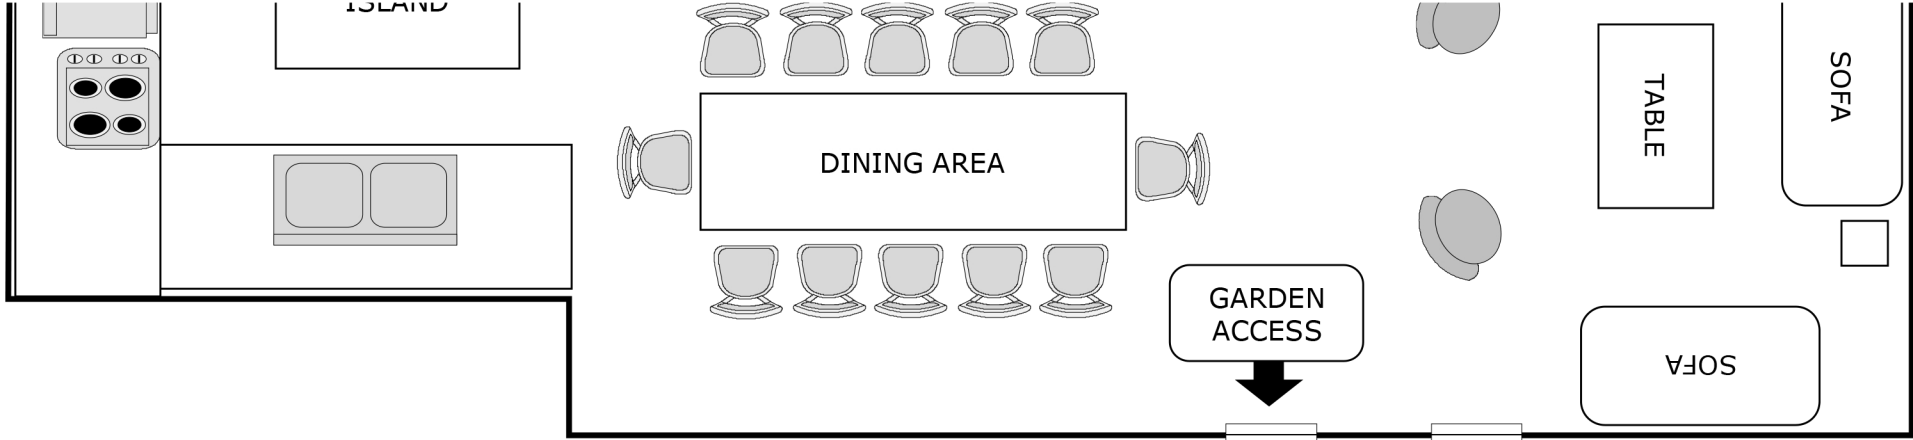

CHALET ESSE - GROUND FLOOR
www.alpsaccommodation.com

CHALET ESSE - 1ST FLOOR
www.alpsaccommodation.com

OPEN EAVES

DRAWERS

HANGING SPACE

DRAWERS

CUPBOARD

TABLE

SUPER KING SIZED BED

DRAWERS

HANGING SPACE

SOUTH FACING BALCONY