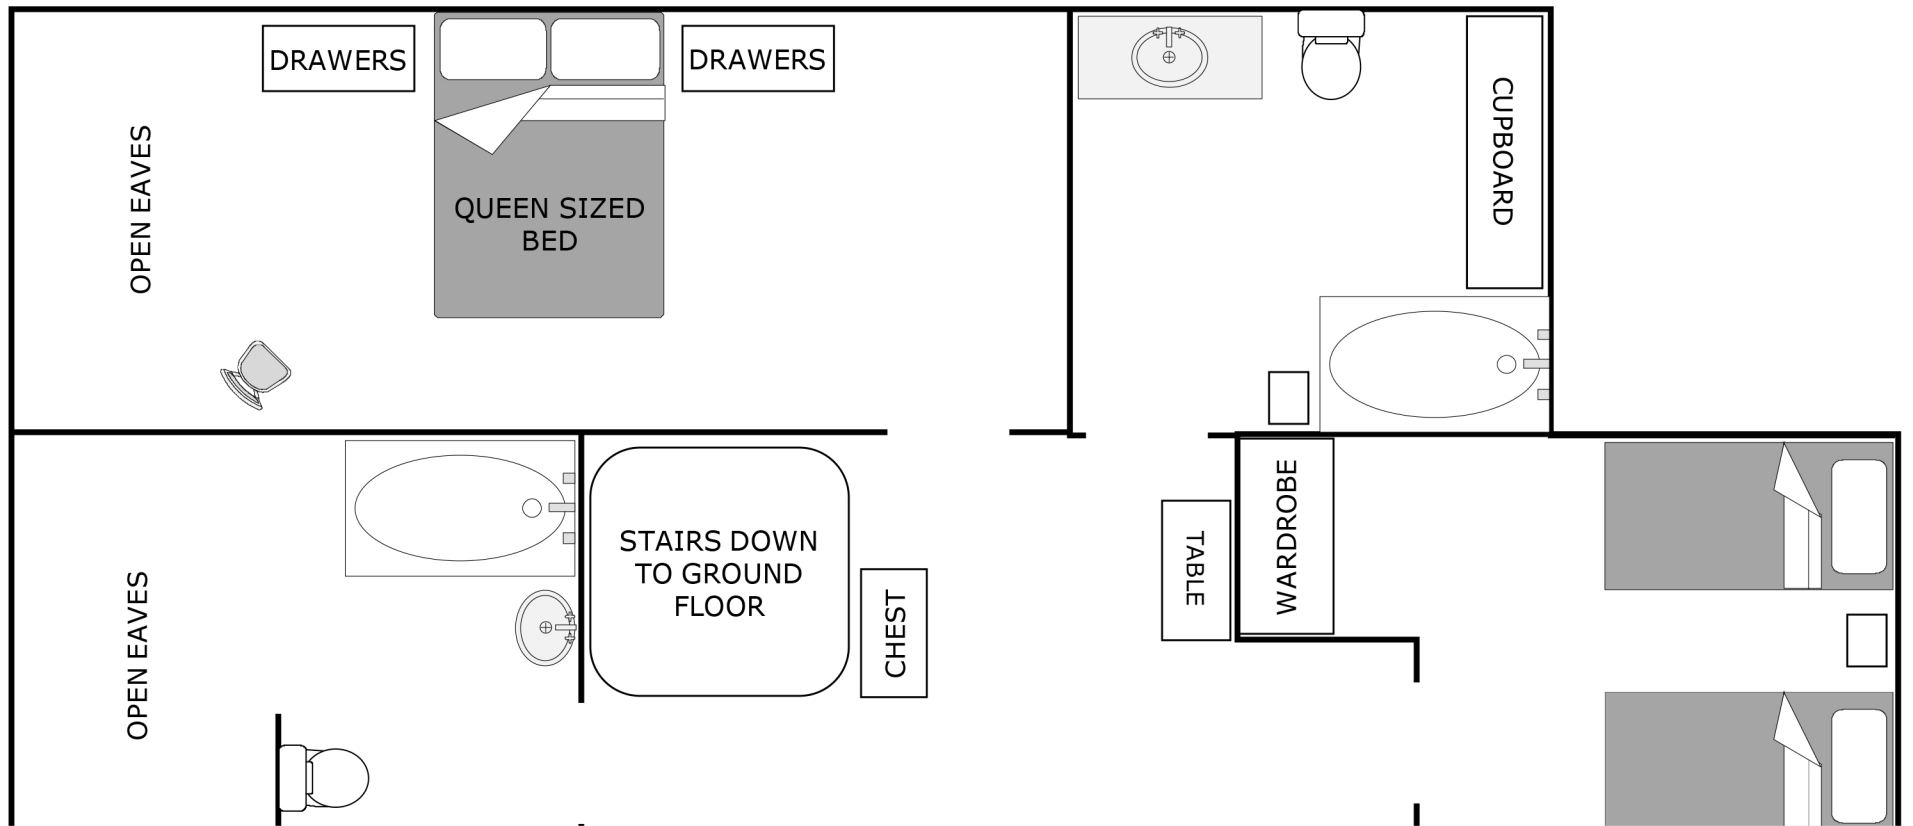

CHALET ESSE - GROUND FLOOR
www.alpsaccommodation.com

CHALET ESSE - 1ST FLOOR
www.alpsaccommodation.com

OPEN EAVES

DRAWERS

HANGING SPACE

DRAWERS

CUPBOARD

TABLE

SUPER KING SIZED BED

DRAWERS

HANGING SPACE

SOUTH FACING BALCONY