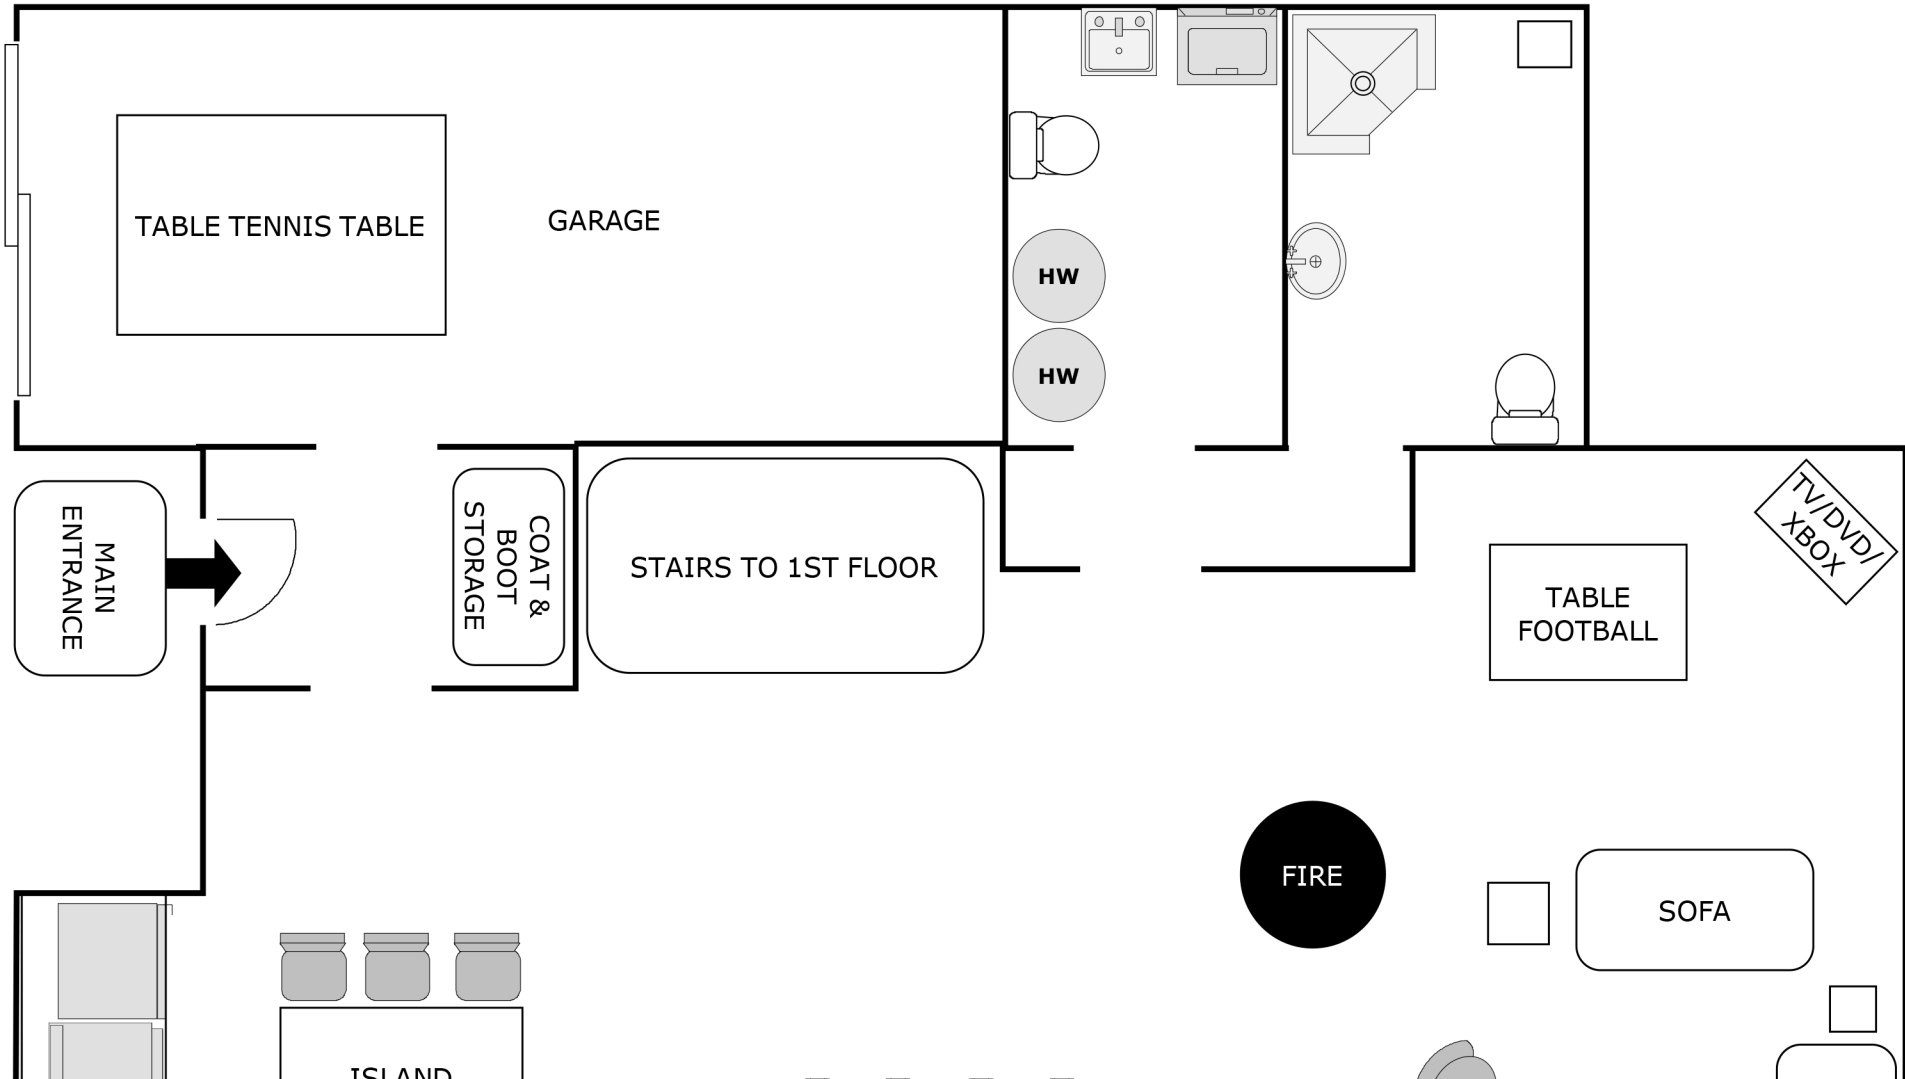

CHALET ESSE - GROUND FLOOR
www.alpsaccommodation.com

CHALET ESSE - 1ST FLOOR
www.alpsaccommodation.com

OPEN EAVES

DRAWERS

HANGING SPACE

DRAWERS

CUPBOARD

TABLE

SUPER KING SIZED BED

DRAWERS

HANGING SPACE

SOUTH FACING BALCONY